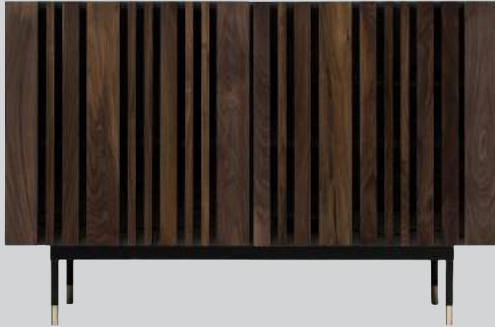

STRIPES BUFFET | 2015

Size | 120x50cm H:80cm