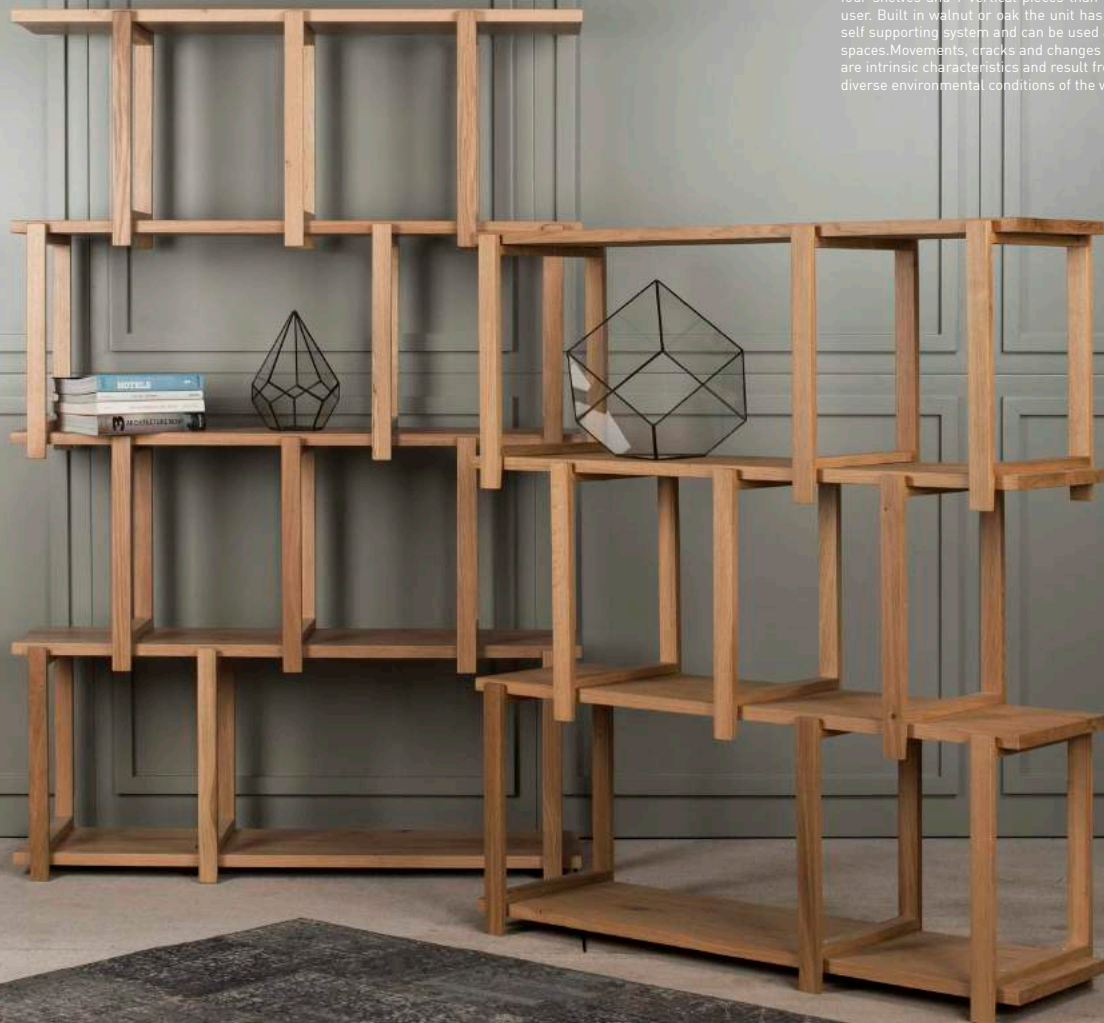

WoodBlock Series 01 Library is a stackable solid wood unit made with four shelves and 9 vertical pieces that can be placed according to the user. Built in walnut or oak the unit has no metal parts. WoodBlock is a self-supporting system and can be used as a screen or to separate two spaces. Movements, cracks and changes in the appearance of the wood are intrinsic characteristics and result from the natural settlement and diverse environmental conditions of the wood.