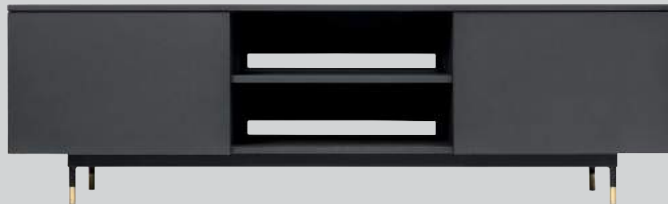

THIN TV UNITS | 2012

Top | Sand Blasted Lacquer
Leg | Matt Painted Black Metal with Brass Detail

Size | 180x50cm H:55cm