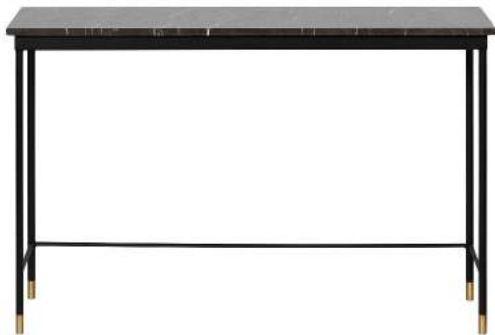

THIN SIDEBORD | 2012

Size | 125x40cm H:80cm