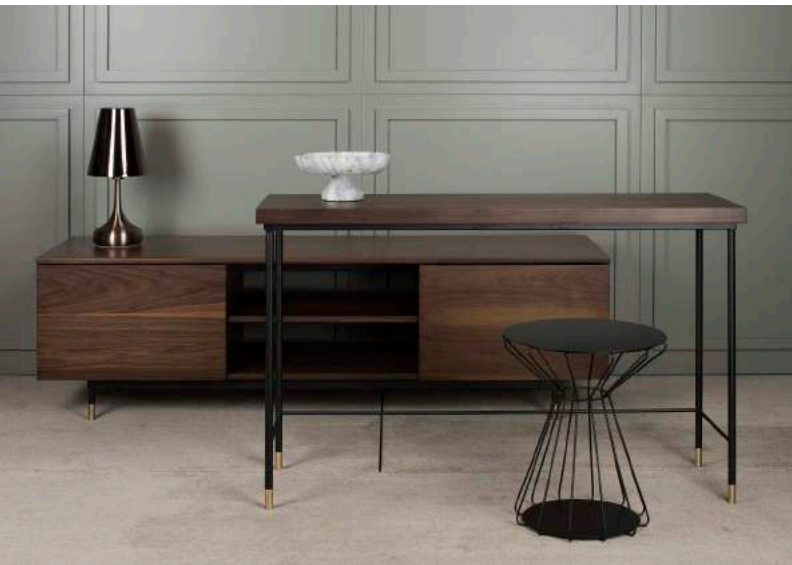

The extensive THIN storage series offering several sizes and compositions designed for living rooms, studies and bedrooms. Raised on 4 metal matt feet with brass detail from the floor available with doors, drawers and optional marble tops.