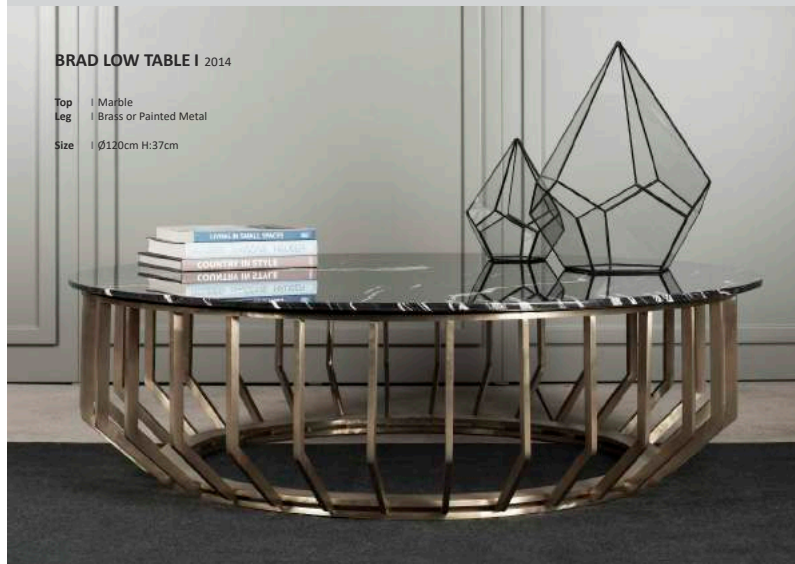

BEAN LOW TABLE | 2010

Frame | Available in various fabric colours

Top | American walnut veneer

Size | Ø120cm H:40cm

POP LOW TABLE | 2009

Top | Marble or Wood
Leg | Sand-Blasted Metal

Size | Ø120cm H:42cm
Ø90cm H:52cm

JUST COFFEE TABLE | 2015

Top | Marble or Solid Wood
Leg | Solid Wood (Oak or Walnut), Metal Belt
Size | 120x80cm H:42cm

JUST ROUND | 2017

Top | Solid Wood (Oak & Walnut)
Leg | Solid Wood (Oak & Walnut), Metal Belt
Size | Ø100cm H:42cm

SOFRA LOW TABLE | 2018

Top | Tempered Clear Glass
Leg | Solid Wood (Oak or Walnut)
Size | Ø100cm H:40cm
 | Ø120cm H:40cm

BRAD LOW TABLE | 2014

Top | Marble
Leg | Brass or Painted Metal
Size | Ø120cm H:37cm

POP SIDETABLE | 2009

Top Metal
Leg Sand-Blasted Metal

Size Ø 40cm H:49cm

POP Series consist of delighted side-coffee tables that cheer your environment with its welcoming design. It is designed to be functional and pretty. Pop.Side-Tables are light in weight and easy to carry around in your home or work environment.